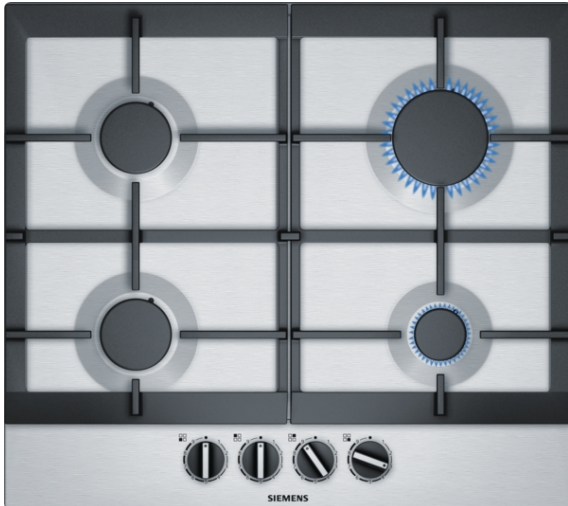

**iQ500**  
**EC6A5PB90**  
**60 cm, hob, Stainless steel**

Gas cooktop with stepFlame Technology for precise flame control in nine steps.

- ✓ stepFlame Technology: precise heat control with nine different flame steps.
- ✓ High-quality materials and workmanship – continuous cast-iron pan supports.
- ✓ Comfortable usage due to high quality control dials.
- ✓ A Siemens hob with a uniquely beautiful stainless-steel surface design.

##### Technical Data

Product name/family : gas hob w integrated controls  
 Construction type : Built-in  
 Energy input : Gas  
 Total number of positions that can be used at the same time : 4  
 Required niche size for installation (HxWxD) : 45 x 560-562 x 480-492  
 Width of the product (mm) : 582  
 Dimensions of the product (mm) : 45 x 582 x 520  
 Dimensions of the packed product (HxWxD) (mm) : 138 x 650 x 585  
 Net weight (kg) : 10.0  
 Gross weight (kg) : 11.0  
 Residual heat indicator : without  
 Location of control panel : Hob front  
 Basic surface material : Stainless steel  
 Color of surface : Stainless steel  
 Color of frame : Stainless steel  
 Approval certificates : CE  
 Length of electrical supply cord (cm) : 100  
 EAN code : 4242003742044  
 Electrical connection rating (W) : 1  
 Gas connection rating (W) : 7500  
 Current (A) : 3  
 Voltage (V) : 220-240  
 Frequency (Hz) : 60; 50

**iQ500****EC6A5PB90****60 cm, hob, Stainless steel****Features****Design**

- Easy to clean Stainless steel surface.
- Cast iron pan supports
- High efficiency burner set

**Special features**

- Step Flame technology - 9 steps
- Design co-ordinated control dials
- Ignition via control dials

**Power and size:**

- 4 burner gas hob including:
- 4 gas
- Left rear: Standard burner 1.75 KW
- Right rear: High-speed burner 3 KW
- Left front: Standard burner 1.75 KW
- Right front: Economy burner 1 KW