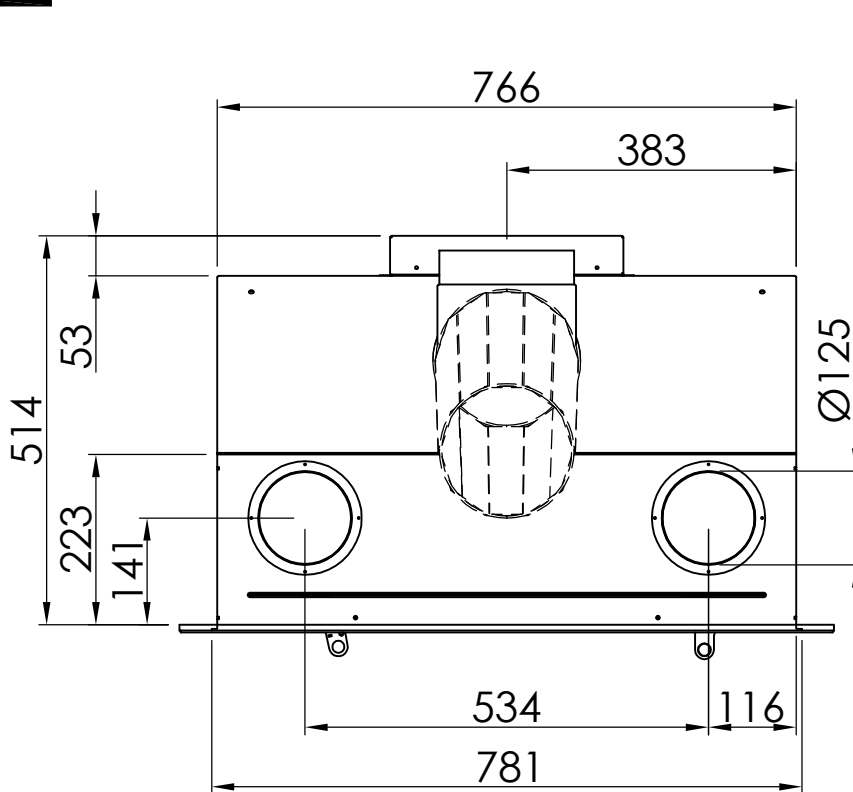

Linear Kaminkassette L 800, 60mm

BUY NOW

LINEAR 4S

2014/02/01

~1:20

~1:10

*optional
*optional
*optional
*optional
*optional
*optional
*optional