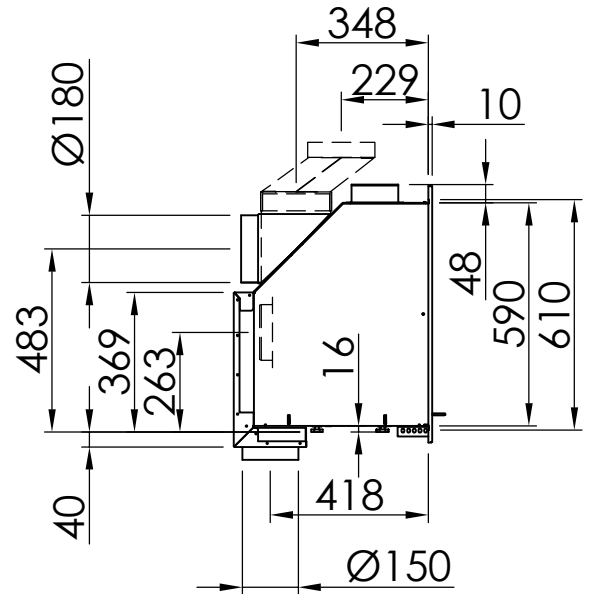

Linear Kaminkassette L 800, 60mm

BUY NOW

LINEAR 4S

2014/02/01