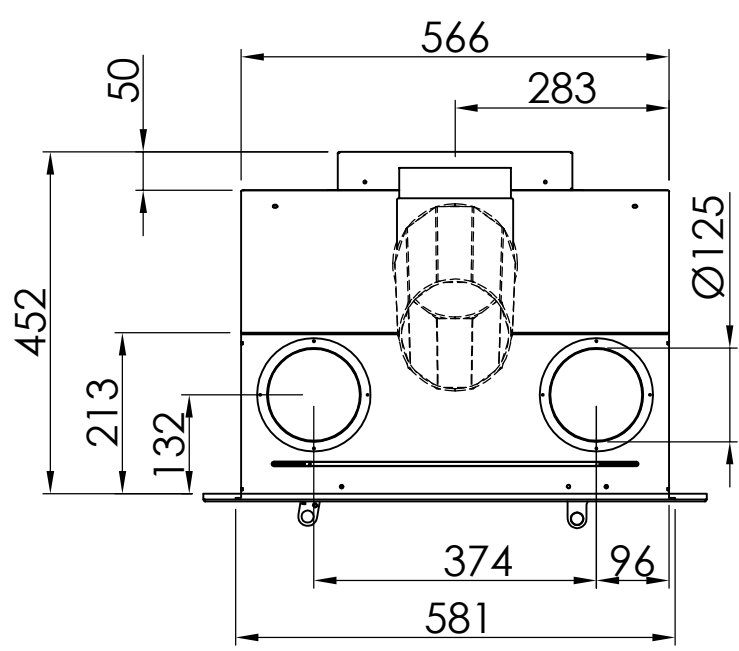

Linear Kaminkassette S 600, 60mm

BUY NOW

LINEAR 4S

2014/02/01

~1:20

~1:10

*optional
*optional
*optional
*optional
*optional
*optional