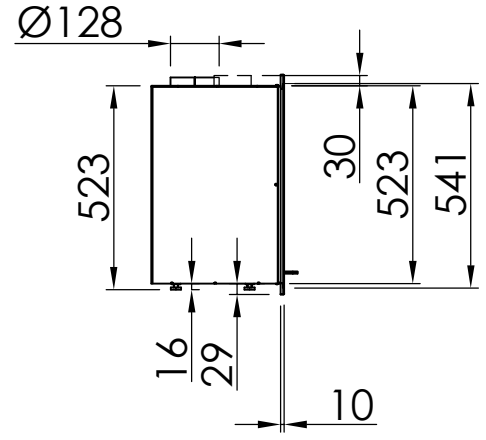

Linear Kaminkassette XS 500, 45mm

BUY NOW

LINEAR 4S

2016/06/01