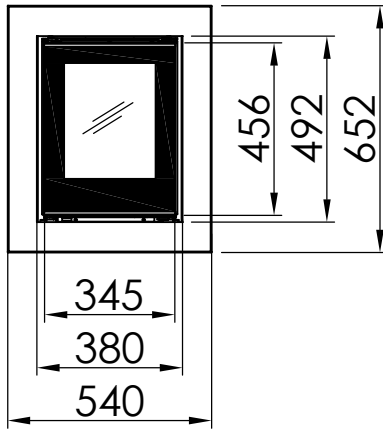

Linear Kaminkassette XS 500, 80mm

LINEAR 4S

2016/06/01