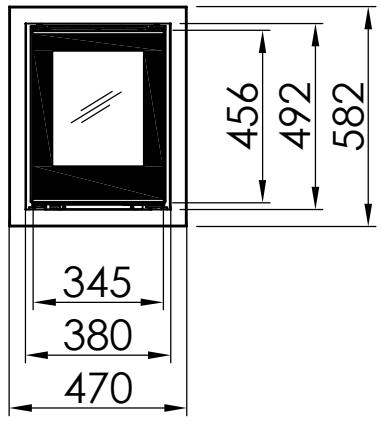

Linear Kaminkassette XS 500, 45mm

BUY NOW

LINEAR 4S

2016/06/01