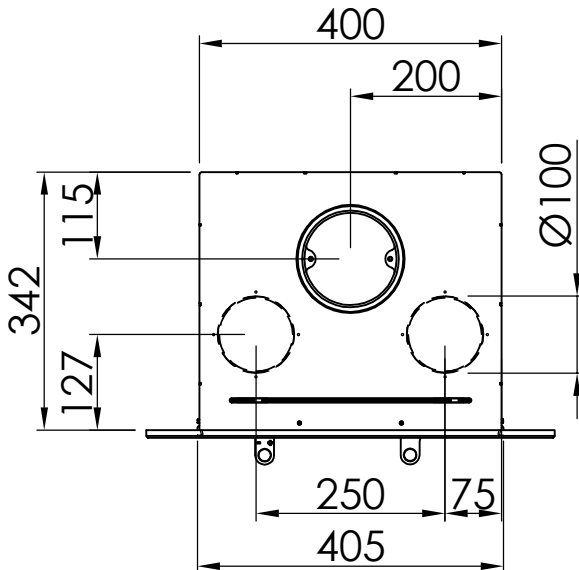

Linear Kaminkassette XS 500, 80mm

LINEAR 4S

2016/06/01

~1:20

~1:10

*optional
*optional
*optional
*optional
*optional
*optional