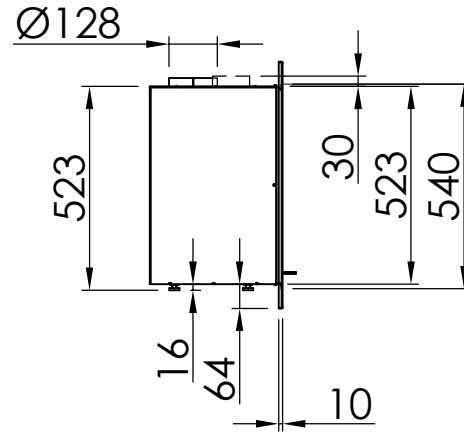

Linear Kaminkassette XS 500, 80mm

LINEAR 4S

2016/06/01