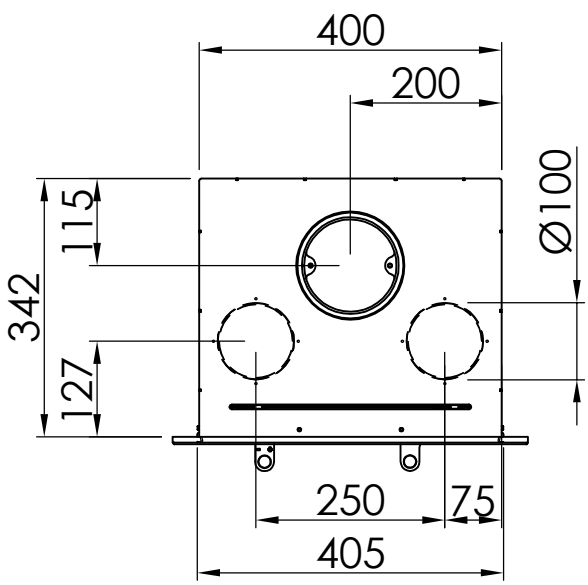

Linear Kaminkassette XS 500, 45mm

BUY NOW

LINEAR 4S

2016/06/01

~1:20

~1:10